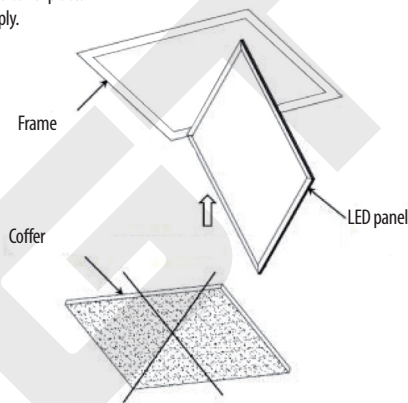

Galaxy LED panel 40 W LD-GL40060-NB, LD-GL40060-NBS, LD-GL40120-NB, LD-GL40120-NBS, LD-GL40060UGR-NB, LD-GL40060UGR-NBS

Before installation disconnect mains power supply (AC 220-240 V/50-60 Hz). Installation and maintenance should be performed only by trained electrical engineers, according to local work safety regulations. Any technical modifications or non-compliance with the operation manual shall void the product guarantee. During installation remember about your safety and the safety of others nearby.

Intended use:

Panel LED is designed for use for interior lighting.

NOTE: LD-GL40060UGR-NB and LD-40060UGR-NBS LED panels have UGR<19.

Mounting:

1. Disconnect power supply.
2. Remove coffer.
3. Connect LED driver into panel and LED driver cables into electrical installation.

NOTE: No terminal block in a set. A qualified person advice may be required for the installation.

4. Insert LED panel into coffer place.
5. Connect power supply.